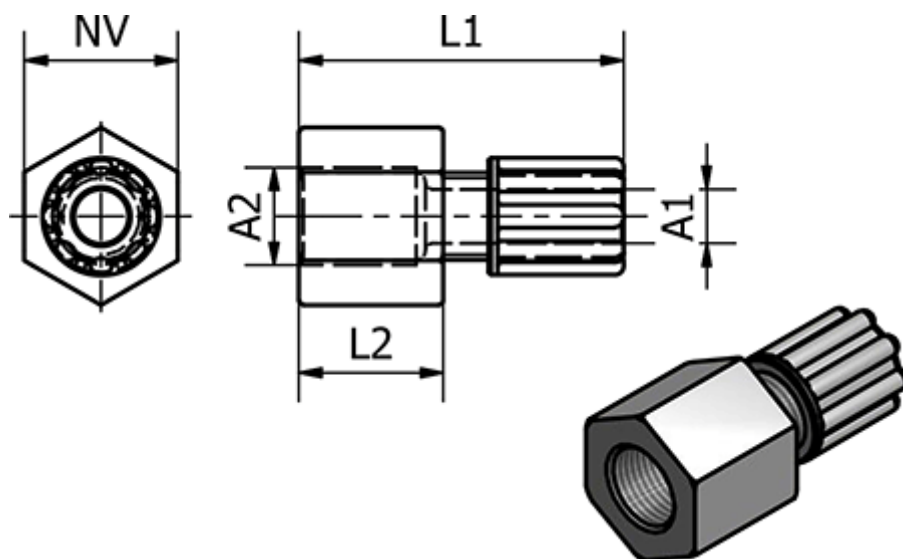

Article number: 58612064

Description: Push-on 120.64, Ø9/12 - G 3/8"  
Straight

## Measures

Ext. Hose Diameter A1	= 9/12
L1	= 45
L2	= 15
NV	= 22
Thread A2	= G 3/8"